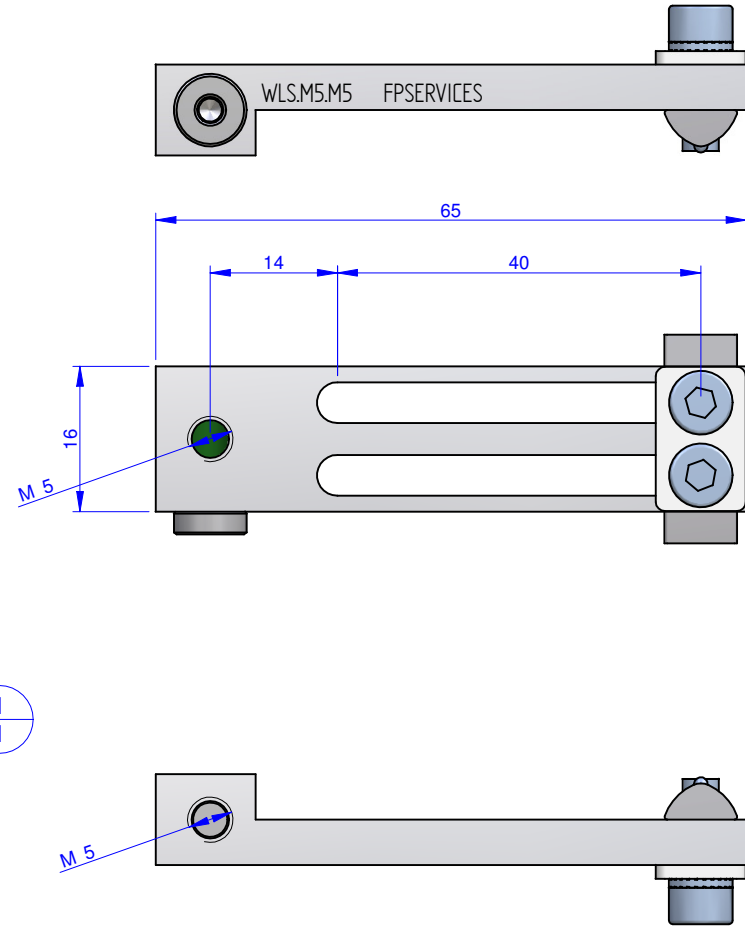

THE PROPERTY OF THIS DRAWING IS ESTABLISHED BY LAW
IT IS FORBIDDEN TO REPRODUCE IT OR SHOW IT TO THIRD PARTY
WITHOUT A WRITTEN AGREEMENT.

MODIFICATIONS:

7	10
8	11
9	12

VARIED DIMENSIONS AS OF DATE:

MODIFICATIONS:

1	4
2	5
3	6

VARIED DIMENSIONS AS OF DATE:

Format **A3**
UNI 936-76

Object Number	Name	QTY
1	CA.WLS.M5.M5	1
2	R.04.08	1
3	R.4.SCH	2
4	V.TCE4X12	2
5	CA.02.05.002	2

FP Services		DESIGNED FROM FPSERVICES	
		DATE 12/2014	WEIGHT 0,021 kg
GENERAL TOLERANCE: UNI - ISO 2768 CLASSE f	DESCRIPTION	CODE CA.WLS.M5.M5.5	