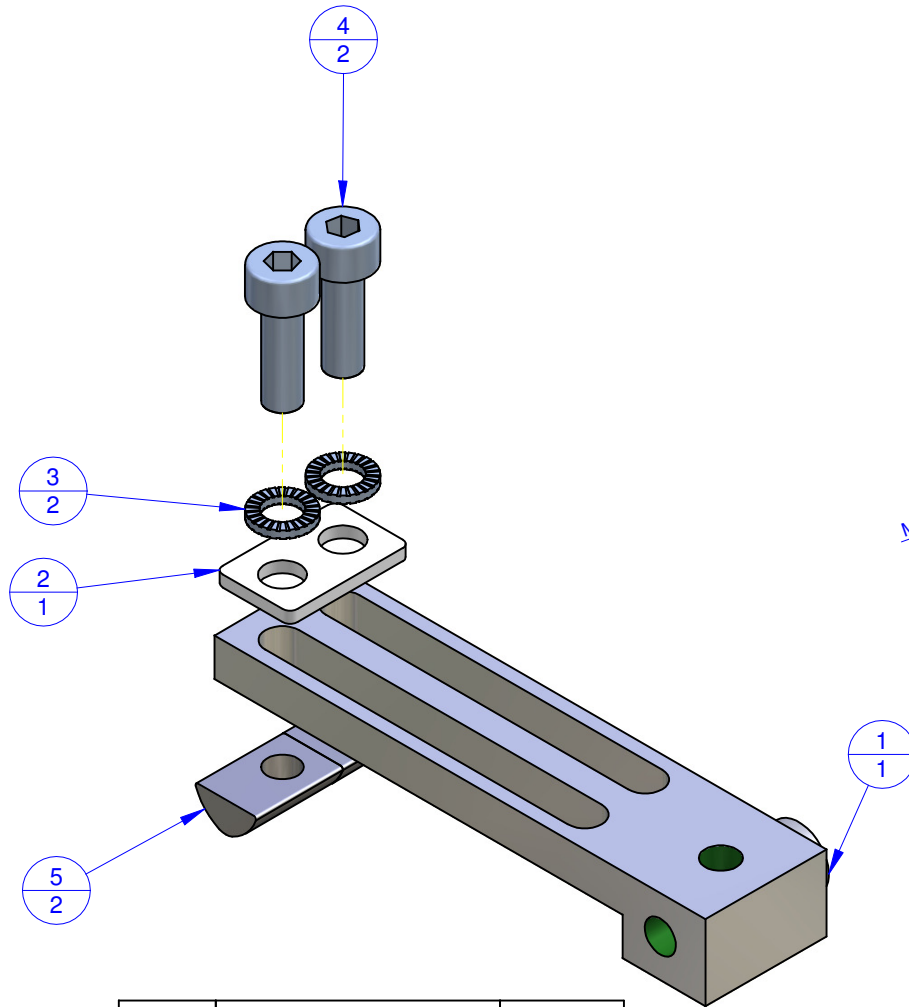

THE PROPERTY OF THIS DRAWING IS ESTABLISHED BY LAW
IT IS FORBIDDEN TO REPRODUCE IT OR SHOW IT TO THIRD PARTY
WITHOUT A WRITTEN AGREEMENT.

MODIFICATIONS:

7	10
8	11
9	12

VARIED DIMENSIONS AS OF DATE:

MODIFICATIONS:

1	4
2	5
3	6

VARIED DIMENSIONS AS OF DATE:

Format **A3**
UNI 936-76

Object Number	Name	QTY
1	CA.WLS.M5.M5	1
2	R.04.08	1
3	R.4.SCH	2
4	V.TCE4X12	2
5	CA.02.05.002	2

FP Services		DESIGNED FROM FPSERVICES	
		DATE 12/2014	WEIGHT 0,021 kg
GENERAL TOLERANCE: UNI - ISO 2768 CLASSE f	DESCRIPTION	CODE CA.WLS.M5.M5.5	